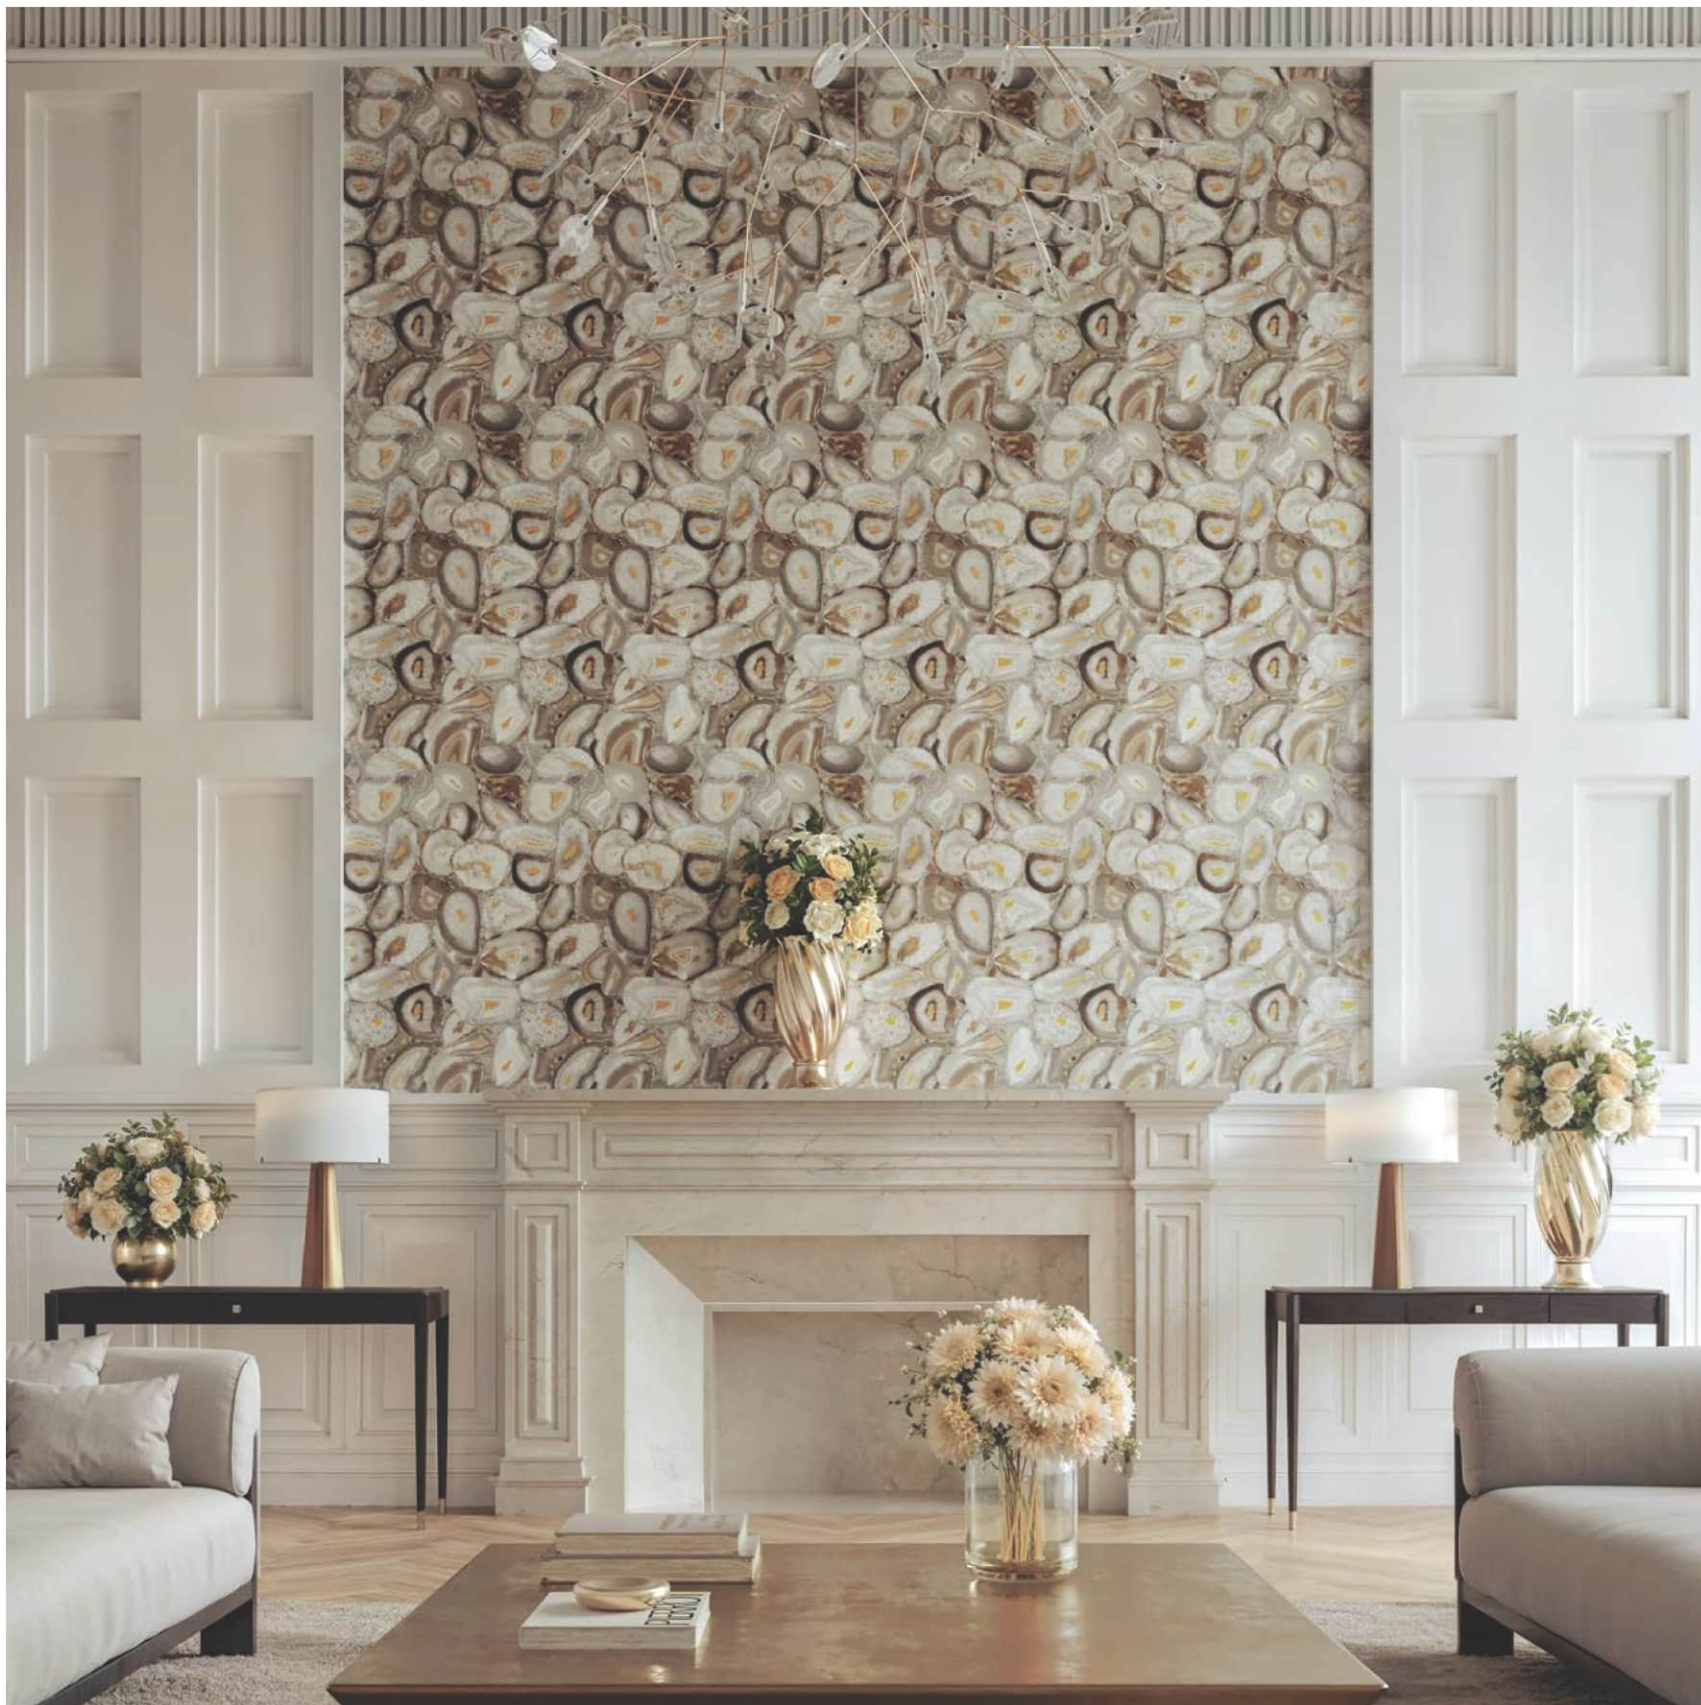

Agata Precious Beige

Porcelain 4th Fire
60x120cm | 24"x48"

Set 1 pc