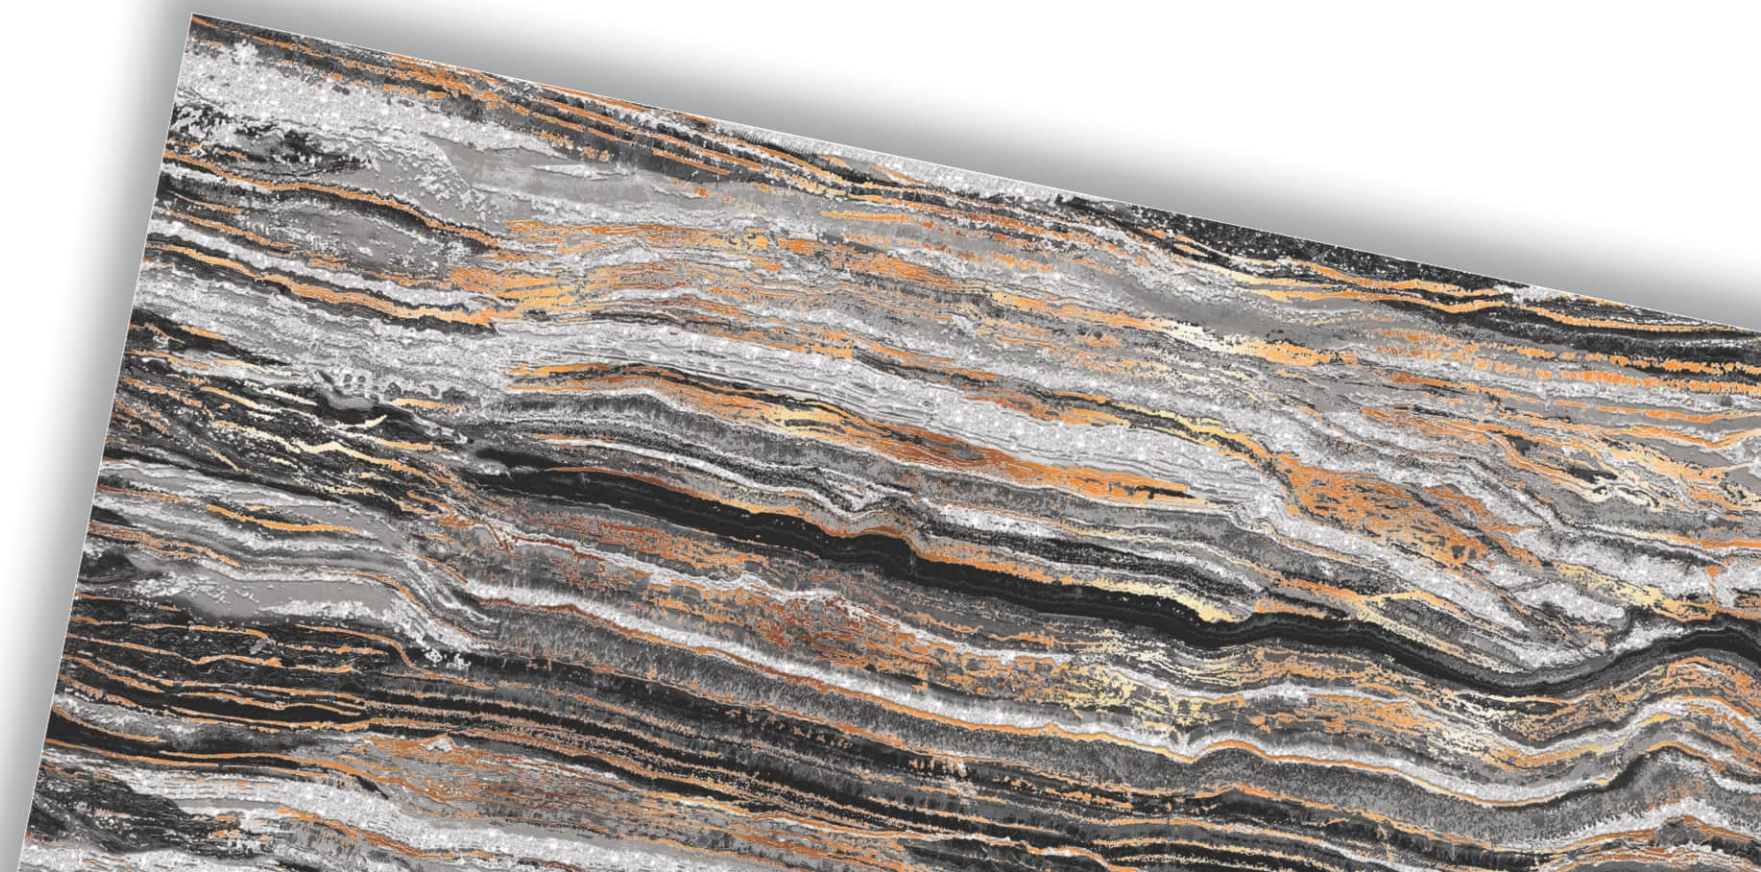

Porcelain 4th Fire | Travertine Lux Black
60x120cm | 24"x48"