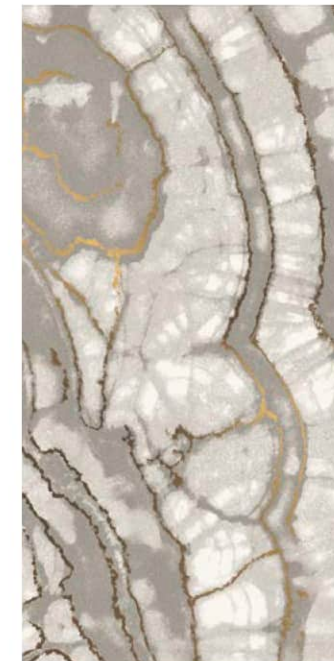

Concrete Gold |

Porcelain 4th Fire
60x120cm | 24"x48"

Set 2 pcs