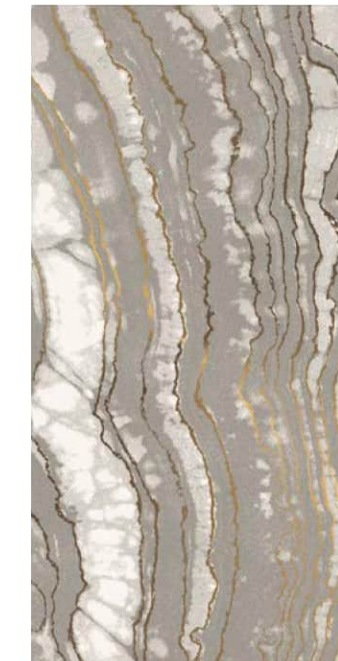

Concrete Gold |

Porcelain 4th Fire
60x120cm | 24"x48"

Set 2 pcs