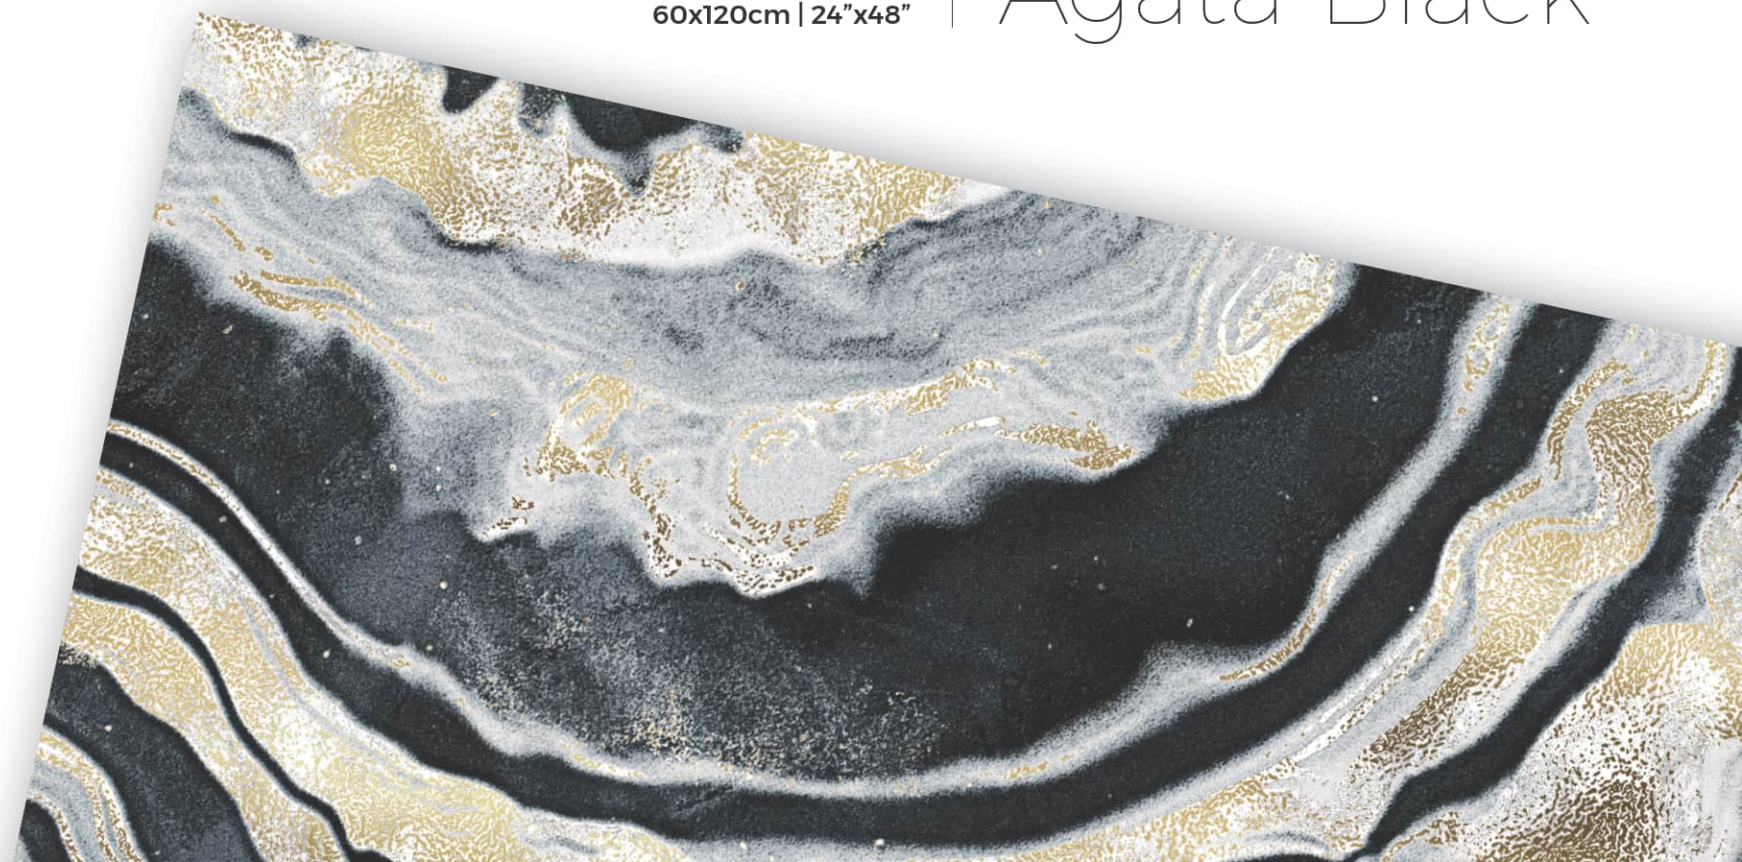

Agata Black