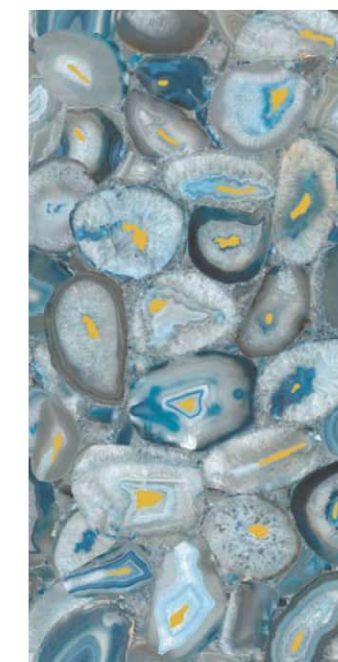

# Agata Precious Black |

Porcelain 4th Fire  
60x120cm | 24"x48"

Set 1 pc

# Agata Precious Blue

Porcelain 4th Fire  
60x120cm | 24"x48"

Set 1 pc

Agata Precious White | Porcelain 4th Fire  
60x120cm | 24"x48"

Set 1 pc