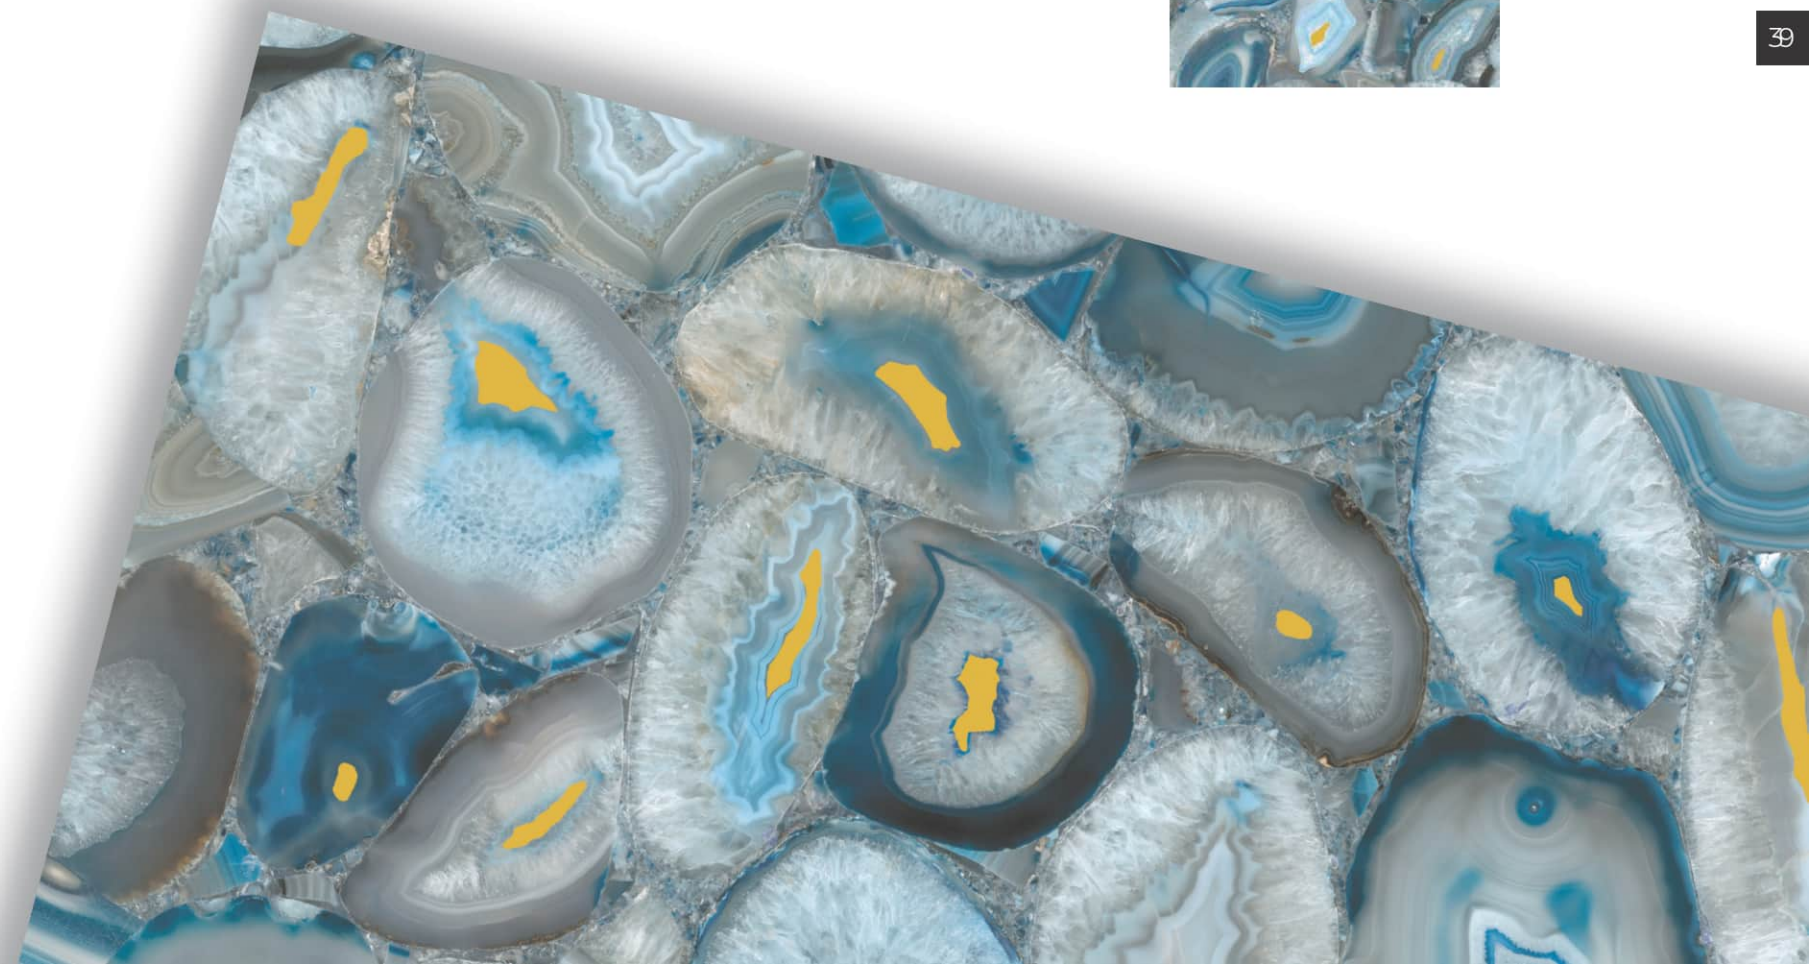

Agata Precious Blue

Porcelain 4th Fire
60x120cm | 24"x48"

Set 1 pc