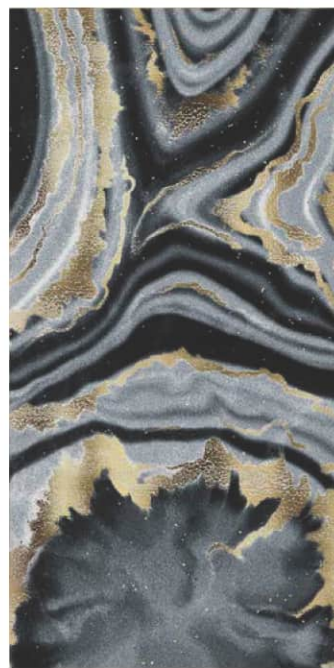

# Agata Blue | Porcelain 4th Fire 60x120cm | 24"x48"

7

Set 2 pcs

Set 4 pcs

Set 2 pcs

Set 4 pcs

Porcelain 4th Fire  
60x120cm | 24"x48"

# Agata Black

Agata Ocean | Porcelain 4th Fire  
60x120cm | 24"x48"

Set 2 pcs

Set 4 pcs

Set 2 pcs

Set 4 pcs

Porcelain 4th Fire  
60x120cm | 24"x48"

Agata Pink