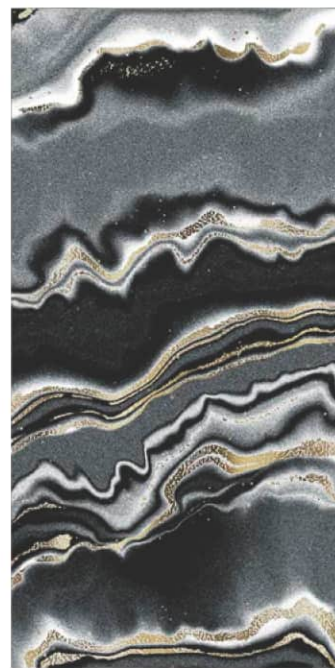

# Agata Blue | Porcelain 4th Fire 60x120cm | 24"x48"

7

Set 2 pcs

Set 4 pcs

Set 2 pcs

Set 4 pcs

Porcelain 4th Fire  
60x120cm | 24"x48"