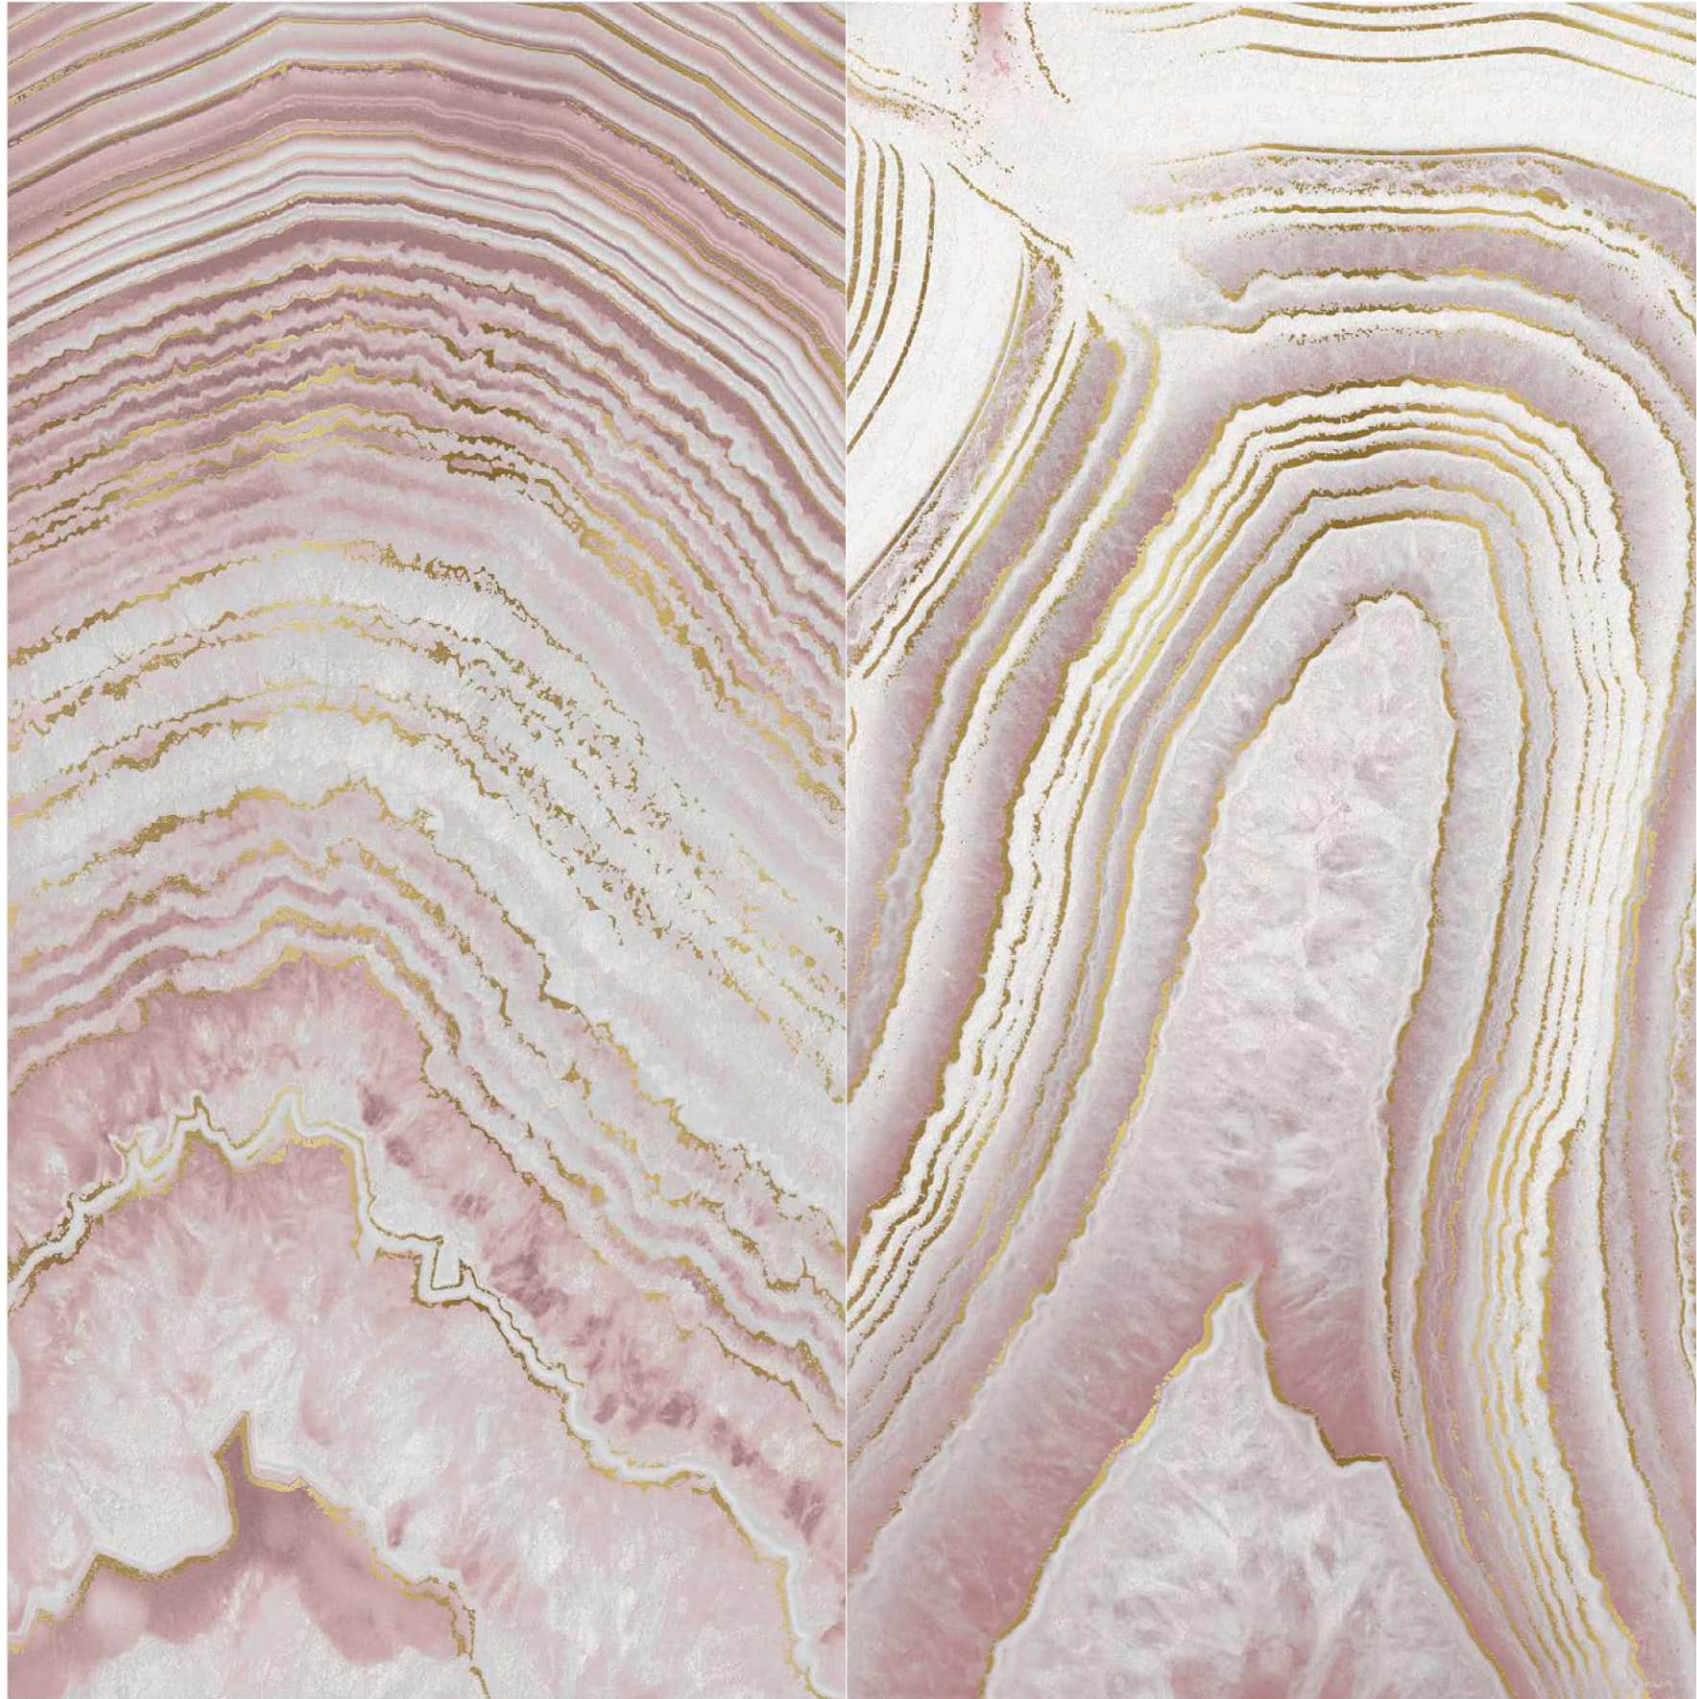

# Agata Black

Agata Ocean | Porcelain 4th Fire  
60x120cm | 24"x48"

Set 2 pcs

Set 4 pcs

Set 2 pcs

Set 4 pcs

Porcelain 4th Fire  
60x120cm | 24"x48"

Agata Pink