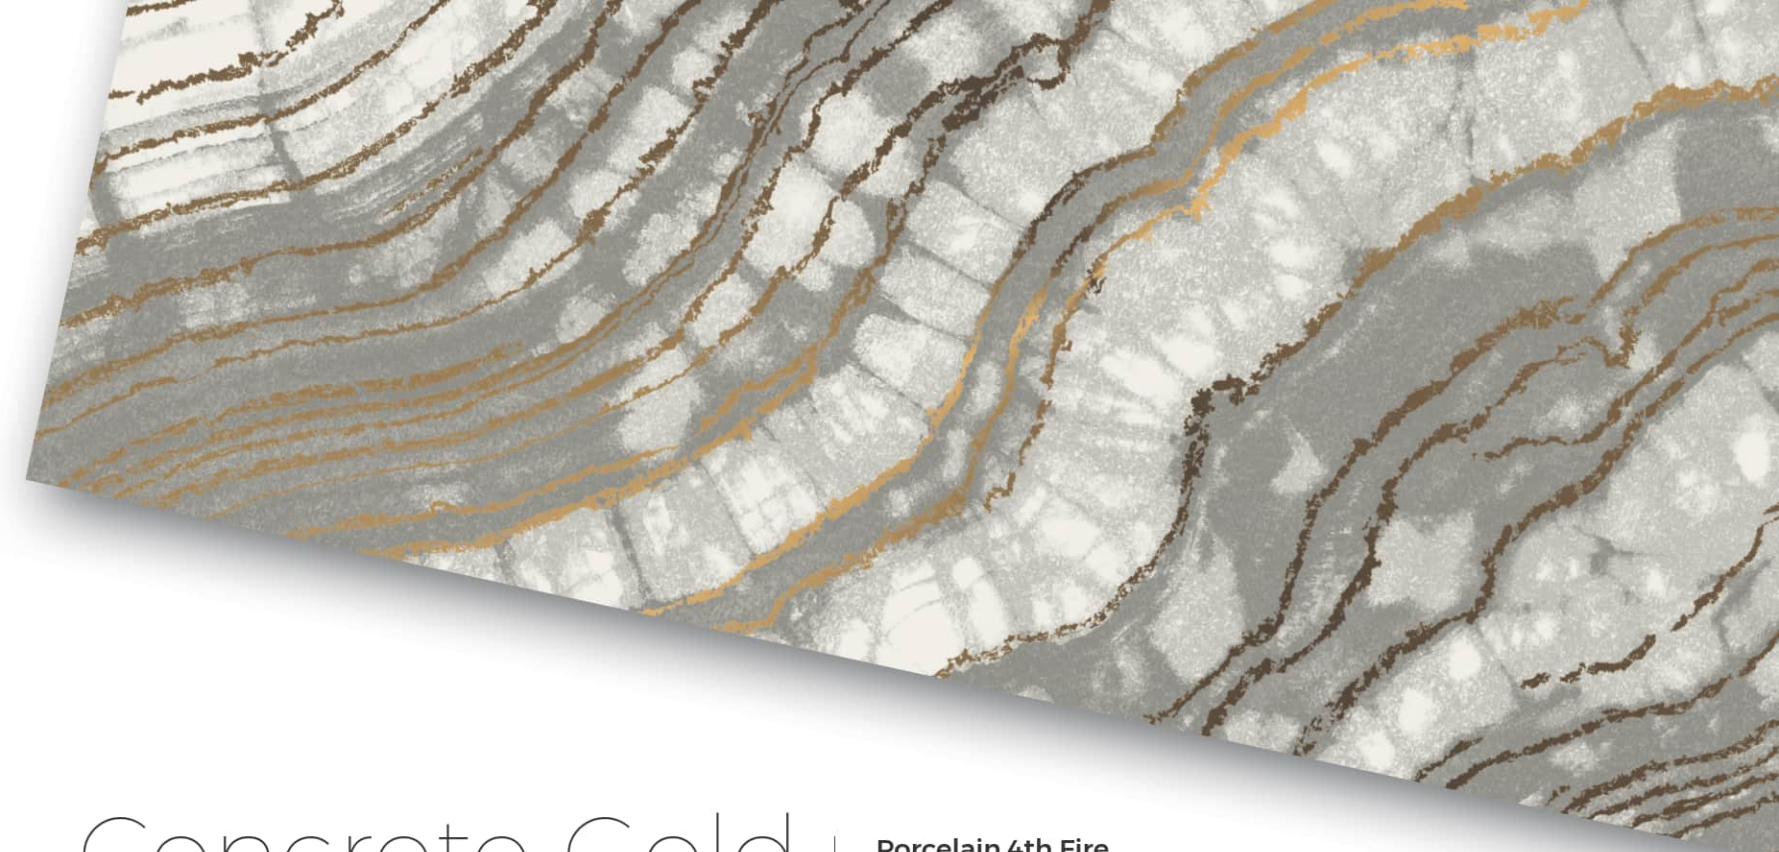

# Agata Black

Agata Ocean | Porcelain 4th Fire  
60x120cm | 24"x48"

Set 2 pcs

Set 4 pcs

Set 2 pcs

Set 4 pcs

Porcelain 4th Fire  
60x120cm | 24"x48"

Agata Pink