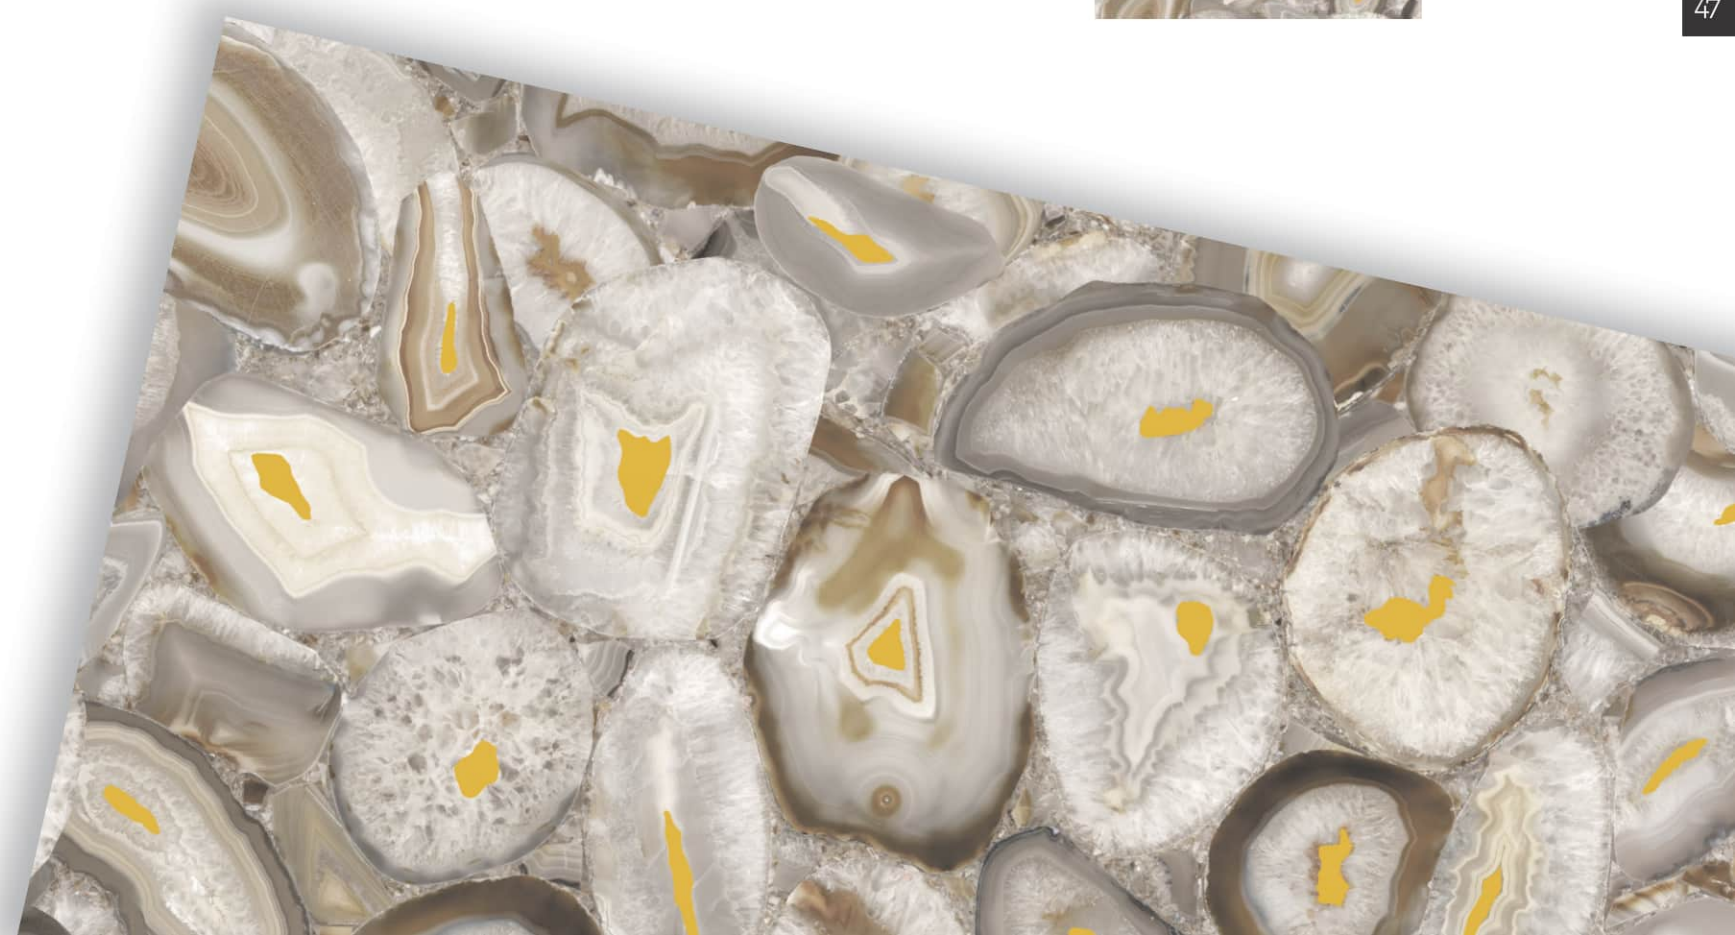

Agata Precious Beige

Porcelain 4th Fire
60x120cm | 24"x48"

Set 1 pc