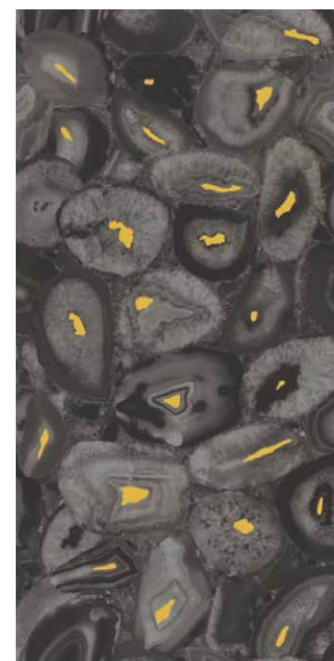

# Agata Beige |

Porcelain 4th Fire  
60x120cm | 24"x48"

Set 2 pcs

Set 2 pcs

Porcelain 4th Fire | Agata White  
 60x120cm | 24"x48"

# Agata Precious Black |

Porcelain 4th Fire  
60x120cm | 24"x48"

Set 1 pc